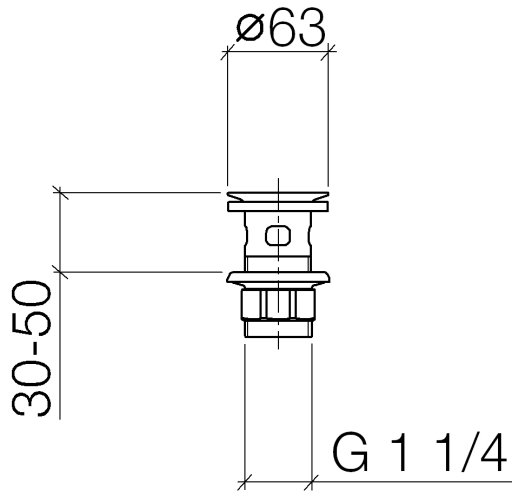

10 105 970

Fits: IMO, LULU, MADISON, MEM, TARA,
CL.1, LISSÉ, VAIA, META, CYO

	Platinum	10 105 970-08
	Chrome	10 105 970-00
	Brushed Platinum	10 105 970-06
	Durabrand (23kt Gold)	10 105 970-09
	Dark Chrome	10 105 970-19
	Light Gold	10 105 970-26
	Brushed Light Gold	10 105 970-27
	Brushed Durabrand (23kt Gold)	10 105 970-28
	Matte Black	10 105 970-33
	Brushed Bronze	10 105 970-42
	Brushed Champagne (22kt Gold)	10 105 970-46
	Champagne (22kt Gold)	10 105 970-47
	Brushed Chrome	10 105 970-93
	Brushed Dark Platinum	10 105 970-99

Grated waste 1 1/4" - Platinum

IMO

10 105 970

Only suitable for basins with an overflow.

10 105 970

10 105 970

Parts for other finishes can be found here: [Chrome](#)

Spare parts list

No.	Item Number	Name	Quantity used	Delivery time
1	09 11 01 027-08	cup	1	60
2	09 14 05 039 90	seal	1	2
3	09 14 03 025 90	seal	1	2
4	09 23 10 020-08	nut	1	60