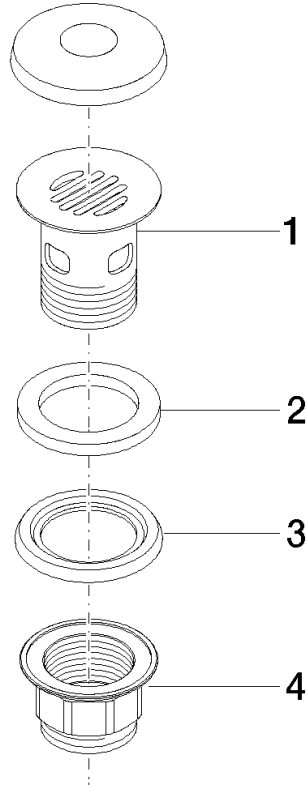

10 105 970

Fits: IMO, LULU, MADISON, MEM, TARA,
CL.1, LISSÉ, VAIA, META, CYO

	Platinum	10 105 970-08
	Chrome	10 105 970-00
	Brushed Platinum	10 105 970-06
	Durabrand (23kt Gold)	10 105 970-09
	Dark Chrome	10 105 970-19
	Light Gold	10 105 970-26
	Brushed Light Gold	10 105 970-27
	Brushed Durabrand (23kt Gold)	10 105 970-28
	Matte Black	10 105 970-33
	Brushed Bronze	10 105 970-42
	Brushed Champagne (22kt Gold)	10 105 970-46
	Champagne (22kt Gold)	10 105 970-47
	Brushed Chrome	10 105 970-93
	Brushed Dark Platinum	10 105 970-99

Grated waste 1 1/4" - Platinum

IMO

10 105 970

Only suitable for basins with an overflow.

10 105 970

10 105 970

Parts for other finishes can be found here: [Chrome](#)

Spare parts list

No.	Item Number	Name	Quantity used	Delivery time
1	09 11 01 027-08	cup	1	60
2	09 14 05 039 90	seal	1	2
3	09 14 03 025 90	seal	1	2
4	09 23 10 020-08	nut	1	60